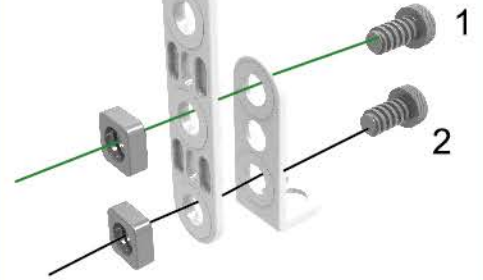

14

- x2 [Square Technic Connector]
- x2 [Grey Technic Bolt]
- x1 [Grey Technic L-Bracket]

15

- x2 [Square Technic Connector]
- x2 [Grey Technic Bolt]
- x1 [Grey Technic L-Bracket]
- x1 [Grey Technic Long Beam]

16

- x2 [Square Technic Connector]
- x2 [Grey Technic Bolt]
- x1 [Grey Technic L-Bracket]
- x1 [Grey Technic Long Beam]

17

- x2 [Square Technic Connector]
- x2 [Blue Technic Ring]
- x2 [Grey Technic Bolt]
- x1 [Grey Technic Long Beam]
- x1 [Grey Technic L-Bracket]