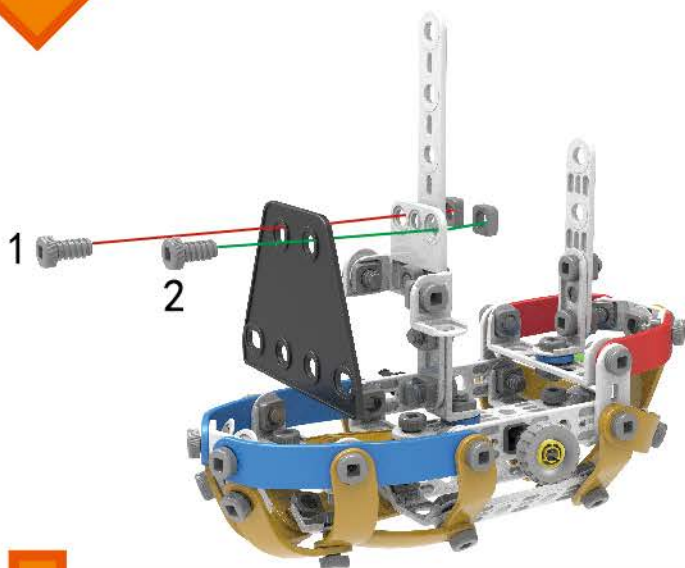

18

- x1
- x3
- x2
- x3
- x1

19

- x2
- x2
- x1

20

- x2
- x2
- x2
- x2