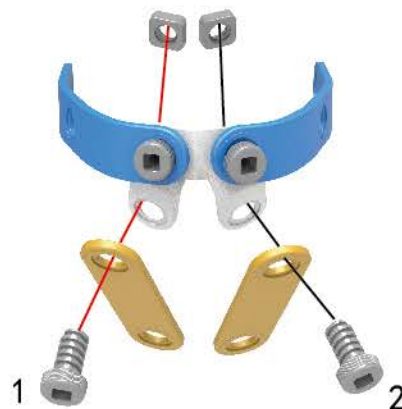

JY-C2 x6

JY-Z3B x1

JY-Z2 x2

JY-Z2B x1

JP-BS X1

JP-LSD X1

**1**

**2**

**3**

**4**

**5**

- x1
- x3
- x2
- x3
- x1

**6**

- x2
- x2
- x1
- x2

**7**

- x2
- x2

# 10

- x3 [Grey square bush]
- x1 [Grey screw]
- x1 [White 1-hole Technic beam]
- x1 [Grey axle nut]
- x1 [Black axle pin]
- x1 [Grey 2-hole Technic beam]
- x1 [Yellow 1-hole Technic beam]