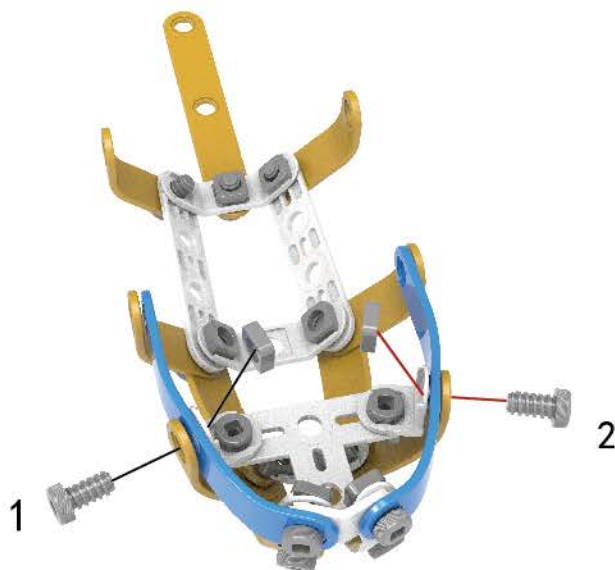

JY-C2 x6

JY-Z3B x1

JY-Z2 x2

JY-Z2B x1

JP-BS X1

JP-LSD X1

**1**

**2**

**3**

**4**

**5**

- x1
- x3
- x2
- x3
- x1

**6**

- x2
- x2
- x1
- x2

**7**

- x2
- x2

# 10

- x3 [Grey square bush]
- x1 [Grey screw]
- x1 [White 1-hole Technic beam]
- x1 [Grey axle nut]
- x1 [Black axle pin]
- x1 [Grey 2-hole Technic beam]
- x1 [Yellow 1-hole Technic beam]