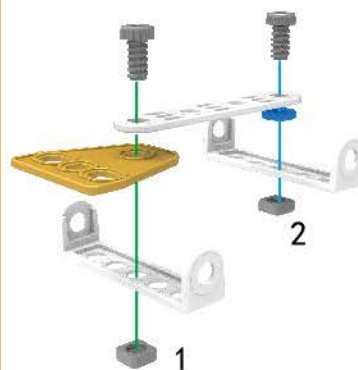

JY-C2 x6

JY-Z3B x1

JY-Z2 x2

JY-Z2B x1

JP-BS X1

JP-LSD X1

**1**

**2**

**3**

**4**

**5**

- x1
- x3
- x2
- x3
- x1

**6**

- x2
- x2
- x1
- x2

**7**

- x2
- x2

**8**

- x2
- x1
- x3
- x3

**9**

- x1
- x2
- x1
- x2
- x1
- x2

# 10

- x3 [Grey square bush]
- x1 [Grey screw]
- x1 [White 1-hole Technic beam]
- x1 [Grey axle nut]
- x1 [Black axle pin]
- x1 [Grey 2-hole Technic beam]
- x1 [Yellow 1-hole Technic beam]