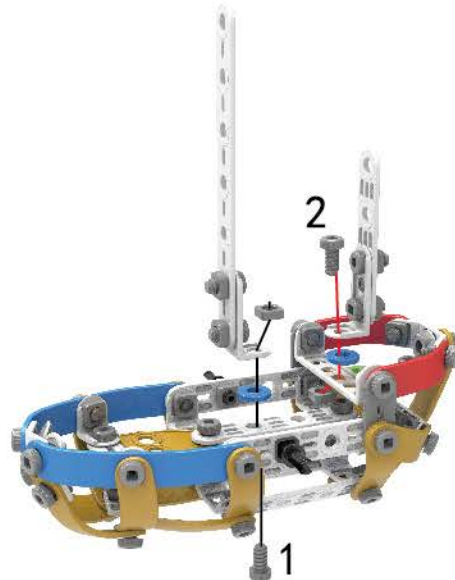

17

- x2 [Square Technic Connector]
- x2 [Blue Technic Ring]
- x2 [Grey Technic Bolt]
- x1 [Grey Technic Long Beam]
- x1 [Grey Technic L-Bracket]