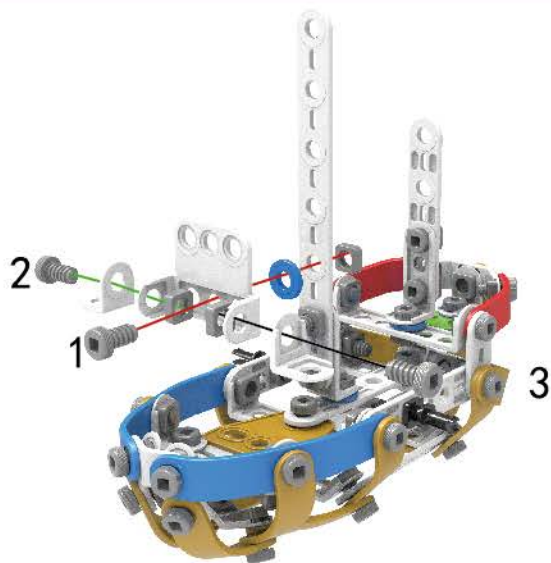

18

- x1
- x3
- x2
- x3
- x1