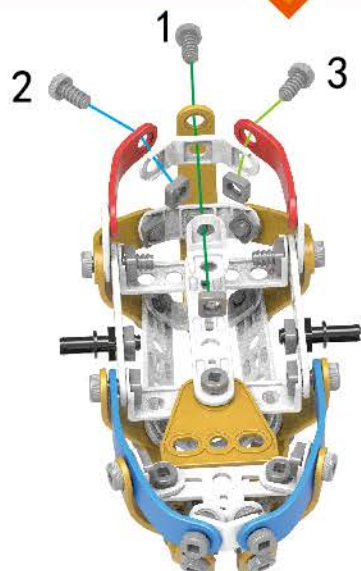

# 10

- x3 [Grey square bush]
- x1 [Grey screw]
- x1 [White 1-hole Technic beam]
- x1 [Grey axle nut]
- x1 [Black axle pin]
- x1 [Grey 2-hole Technic beam]
- x1 [Yellow 1-hole Technic beam]

# 11

- x3 [Grey square bush]
- x1 [Grey screw]
- x1 [White 1-hole Technic beam]
- x1 [Grey axle nut]
- x1 [Black axle pin]
- x1 [Grey 2-hole Technic beam]

# 12

- x3 [Grey square bush]
- x3 [Grey axle nut]
- x1 [Grey 2-hole Technic beam]
- x1 [Grey 1-hole Technic beam]
- x1 [Red 1-hole Technic beam]
- x2 [Red 2-hole Technic beam]