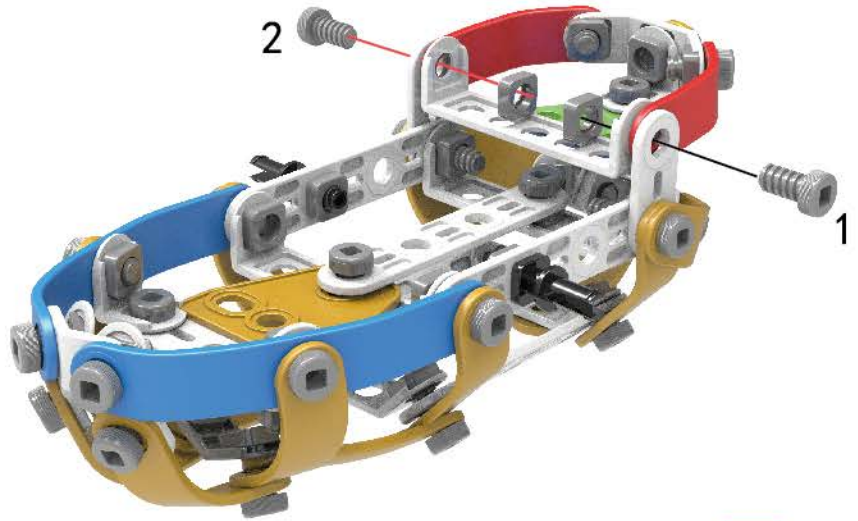

14

- x2 [Square Technic Connector]
- x2 [Grey Technic Bolt]
- x1 [Grey Technic L-Bracket]