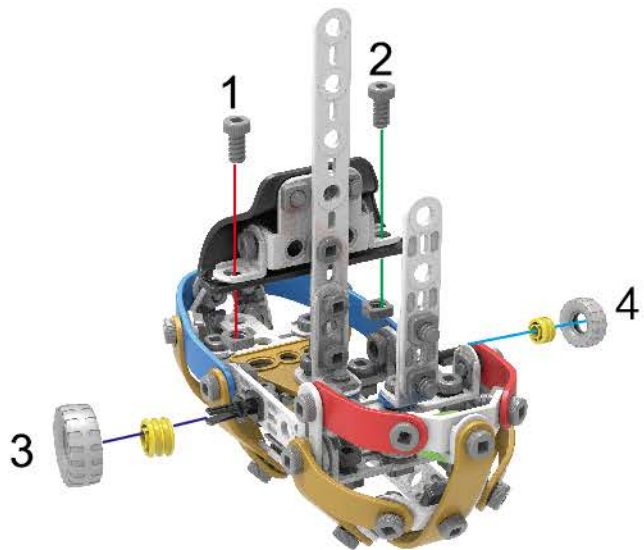

20

- x2
- x2
- x2
- x2