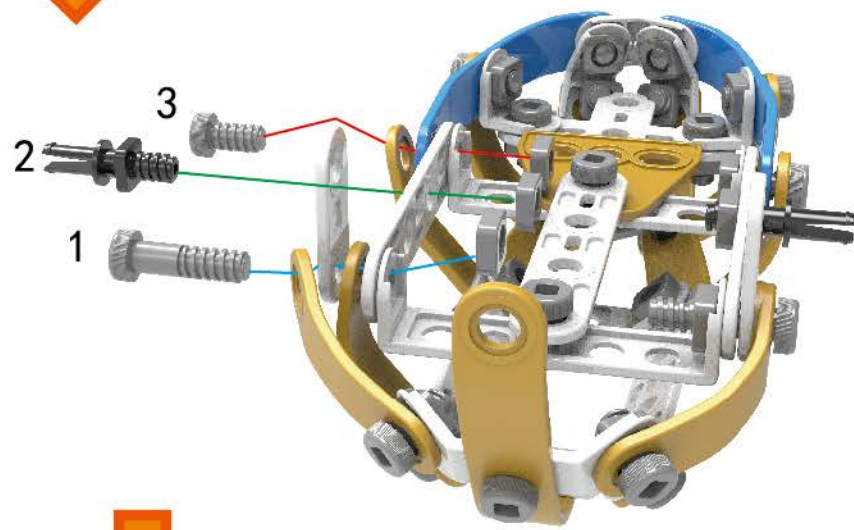

**8**

- x2
- x1
- x3
- x3

**9**

- x1
- x2
- x1
- x2
- x1
- x2

# 10

- x3 [Grey square bush]
- x1 [Grey screw]
- x1 [White 1-hole Technic beam]
- x1 [Grey axle nut]
- x1 [Black axle pin]
- x1 [Grey 2-hole Technic beam]
- x1 [Yellow 1-hole Technic beam]

# 11

- x3 [Grey square bush]
- x1 [Grey screw]
- x1 [White 1-hole Technic beam]
- x1 [Grey axle nut]
- x1 [Black axle pin]
- x1 [Grey 2-hole Technic beam]