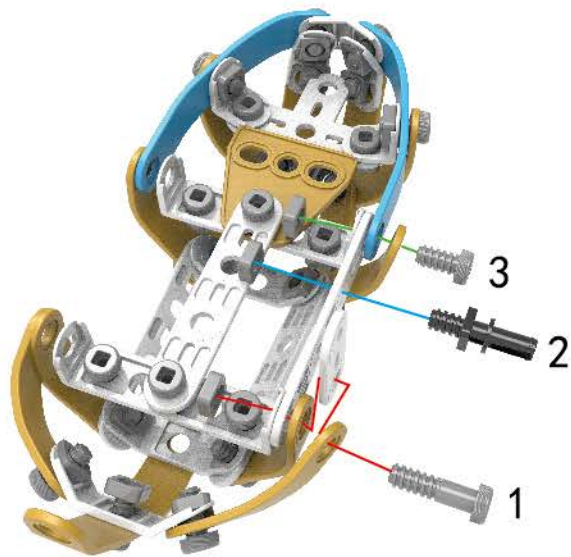

**8**

- x2
- x1
- x3
- x3

**9**

- x1
- x2
- x1
- x2
- x1
- x2

# 10

- x3 [Grey square bush]
- x1 [Grey screw]
- x1 [White 1-hole Technic beam]
- x1 [Grey axle nut]
- x1 [Black axle pin]
- x1 [Grey 2-hole Technic beam]
- x1 [Yellow 1-hole Technic beam]

# 11

- x3 [Grey square bush]
- x1 [Grey screw]
- x1 [White 1-hole Technic beam]
- x1 [Grey axle nut]
- x1 [Black axle pin]
- x1 [Grey 2-hole Technic beam]