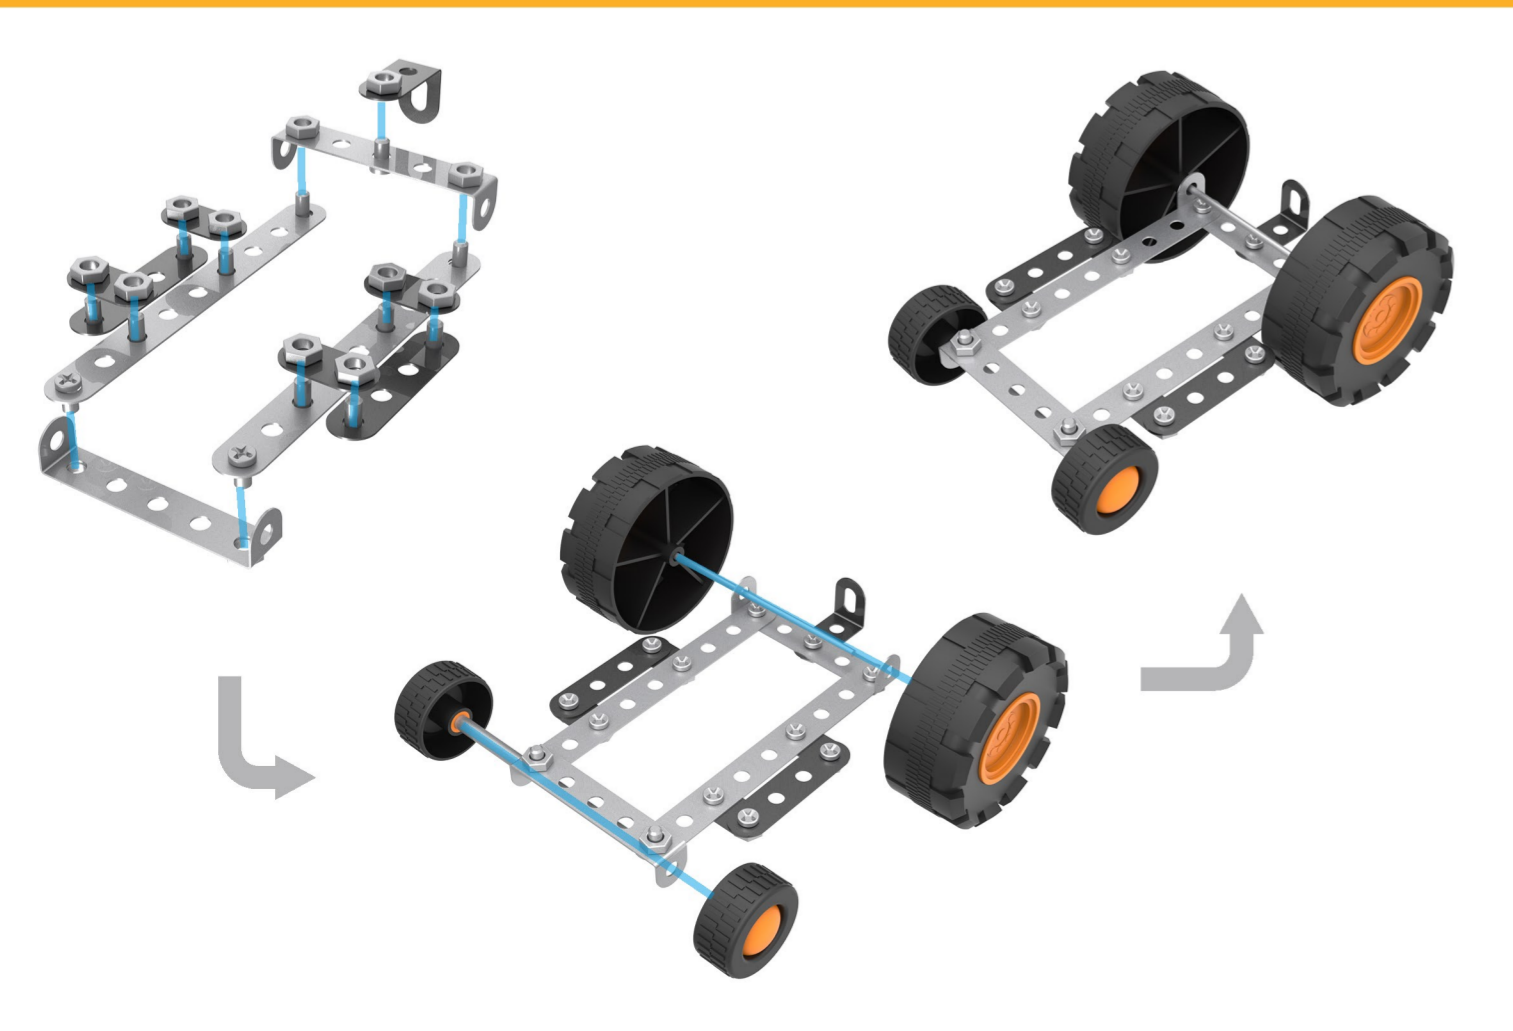

JCB Backhoe Loader GT

© JC Bamford Excavators Ltd 2017

314 PIECE CONSTRUCTION SET

FRONT LOADER

BACKHOE

BONNET

CAB

CHASSIS

FENDERS

BACK OF CAB