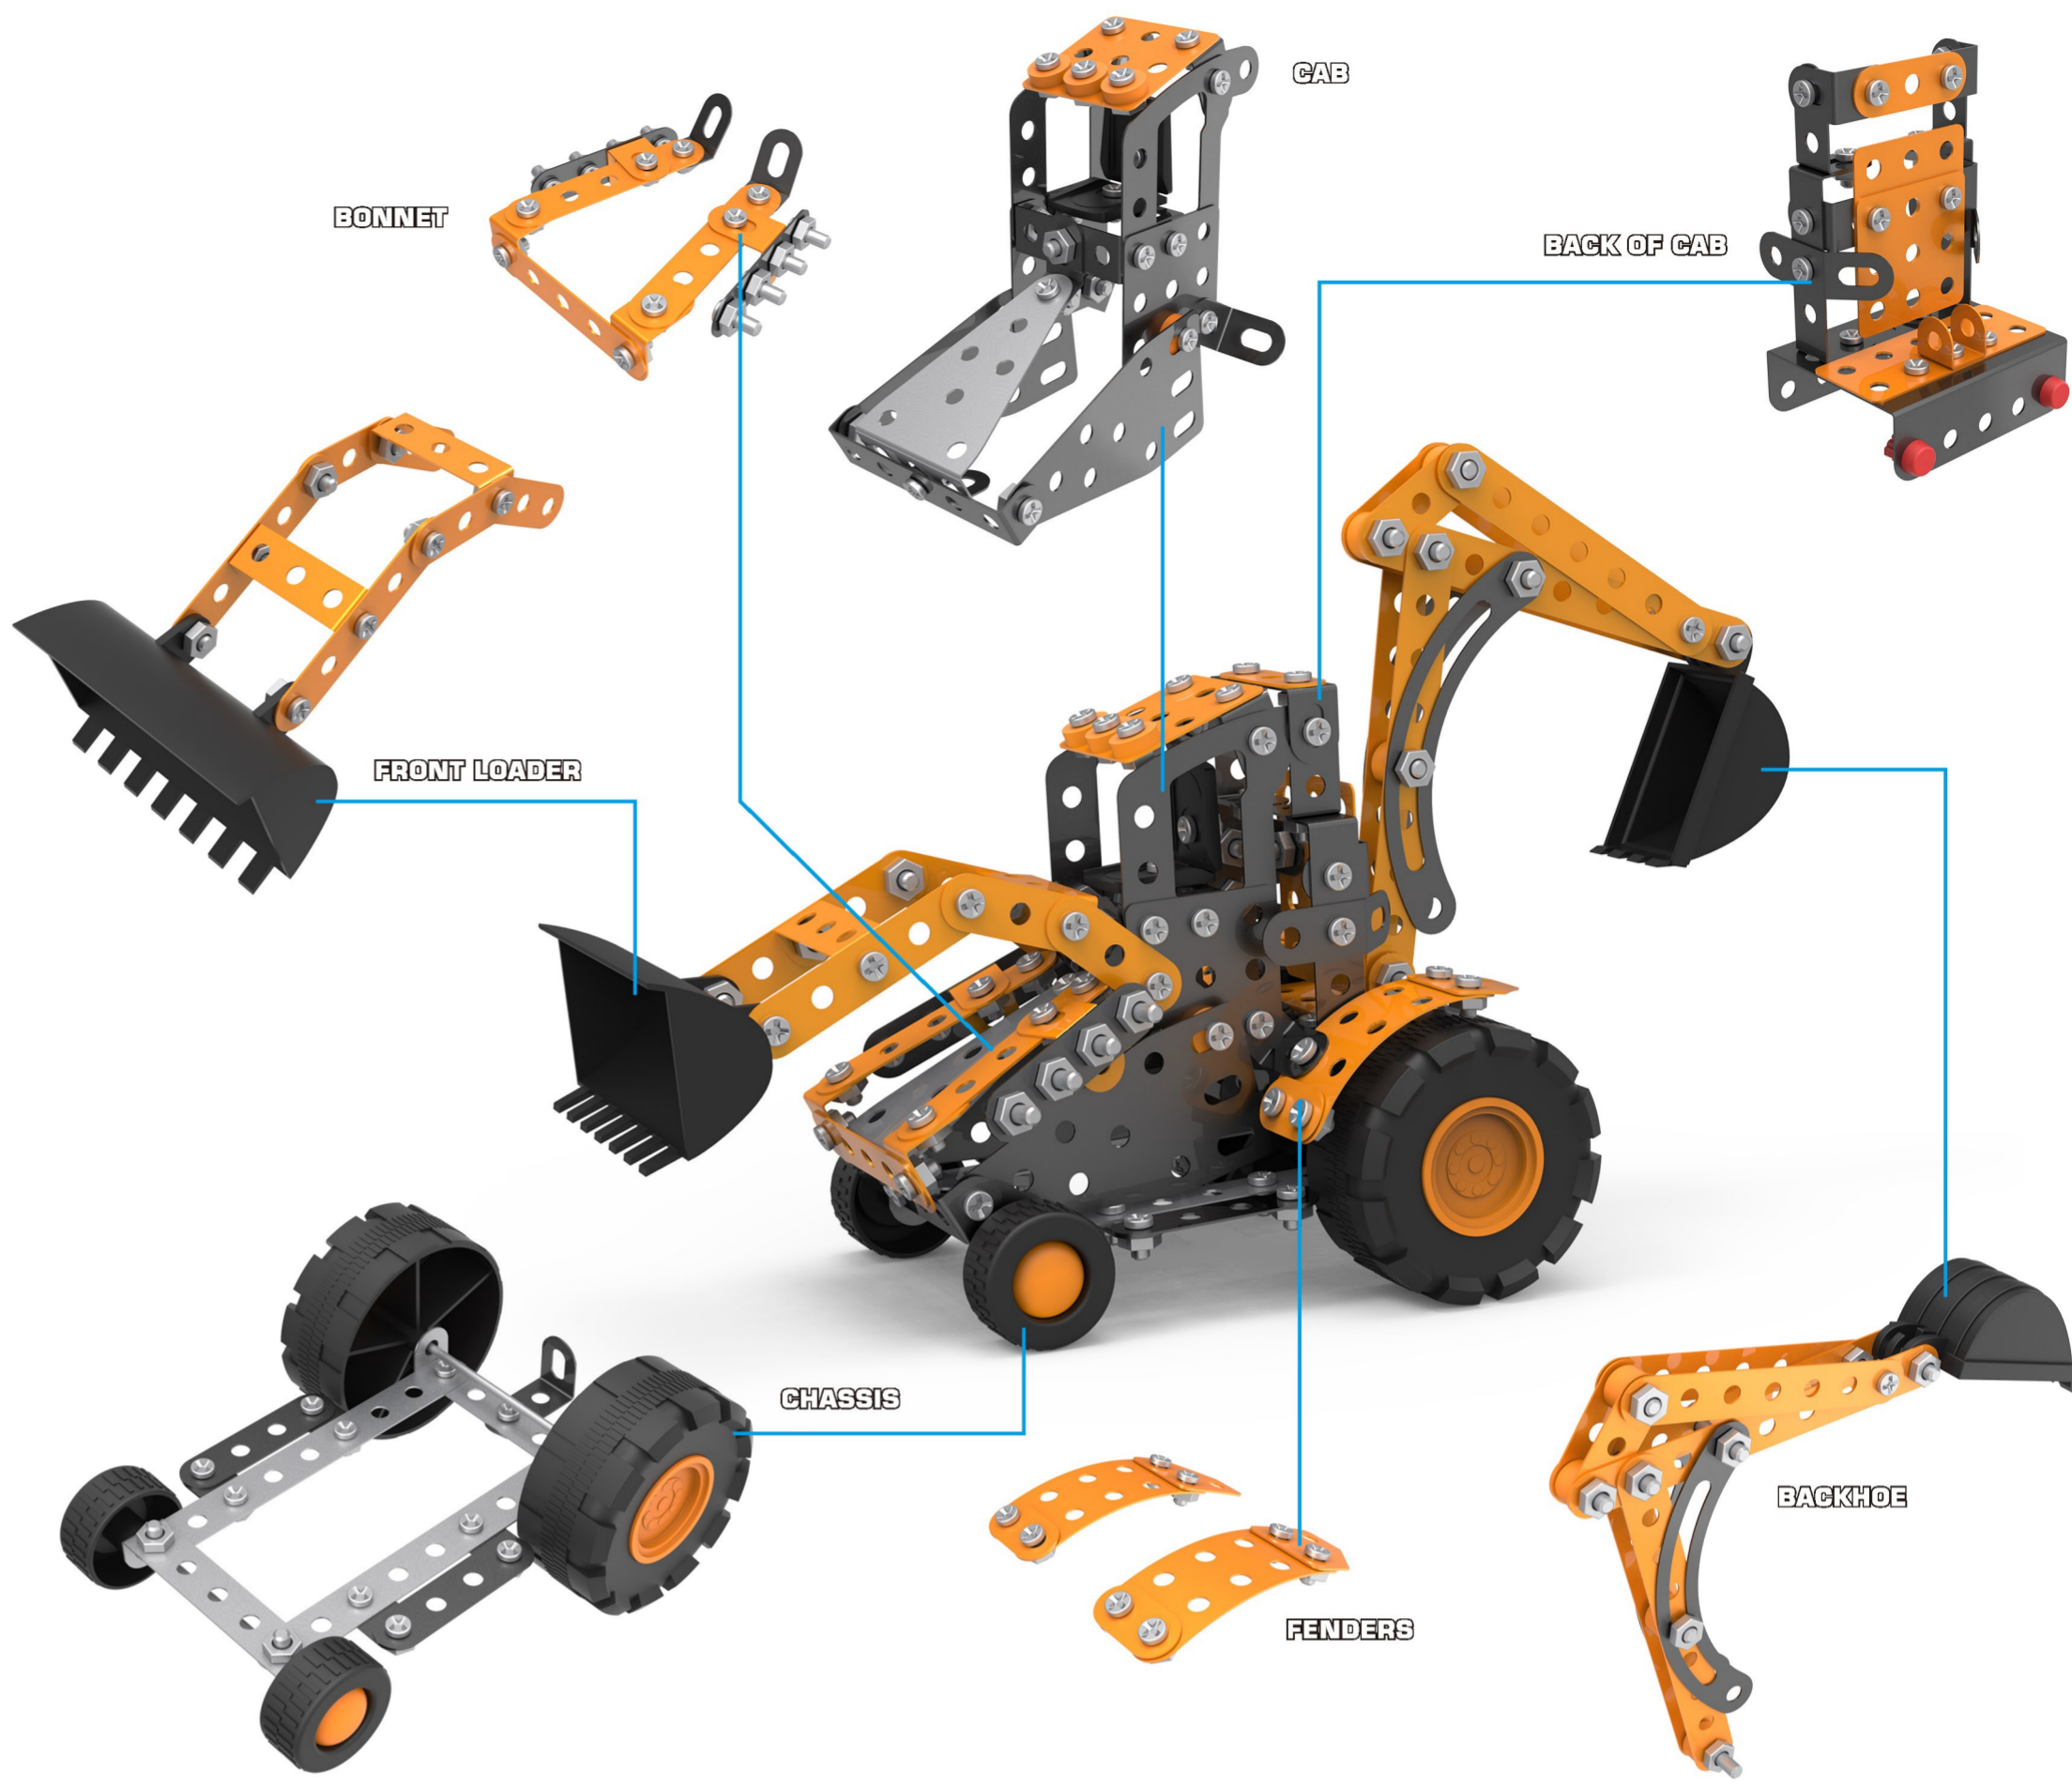

JCB Backhoe Loader GT

© JC Bamford Excavators Ltd 2017

314 PIECE CONSTRUCTION SET

FRONT LOADER

BACKHOE

BONNET

CAB

CHASSIS

FENDERS

BACK OF CAB