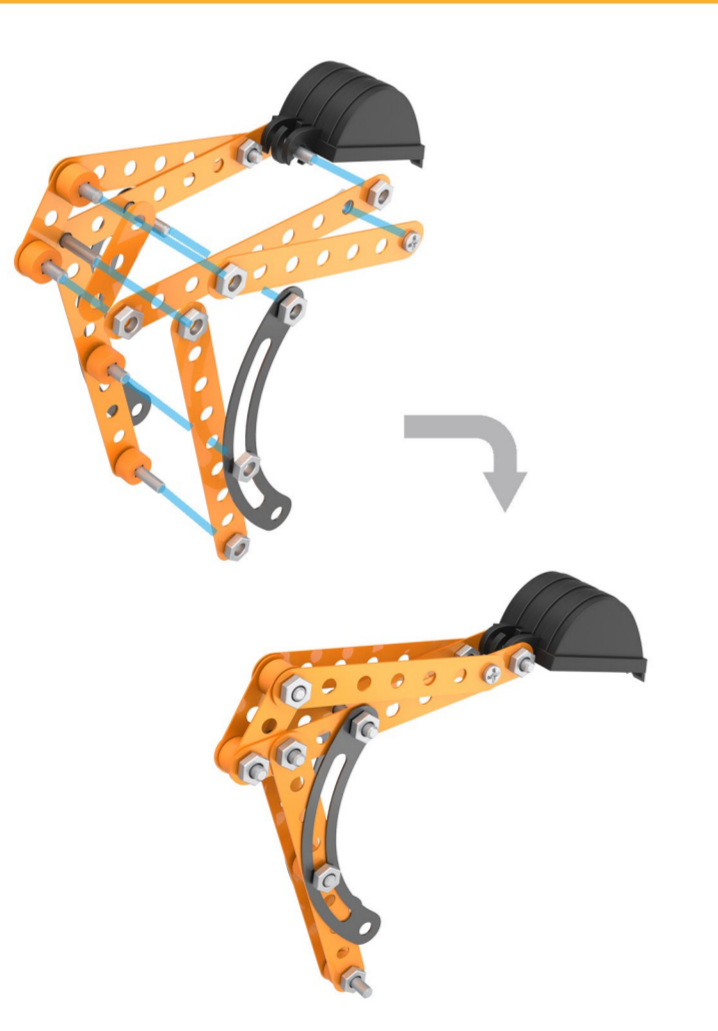

JCB Backhoe Loader GT

© JC Bamford Excavators Ltd 2017

314 PIECE CONSTRUCTION SET

FRONT LOADER

BACKHOE

BONNET

CAB

CHASSIS

FENDERS

BACK OF CAB