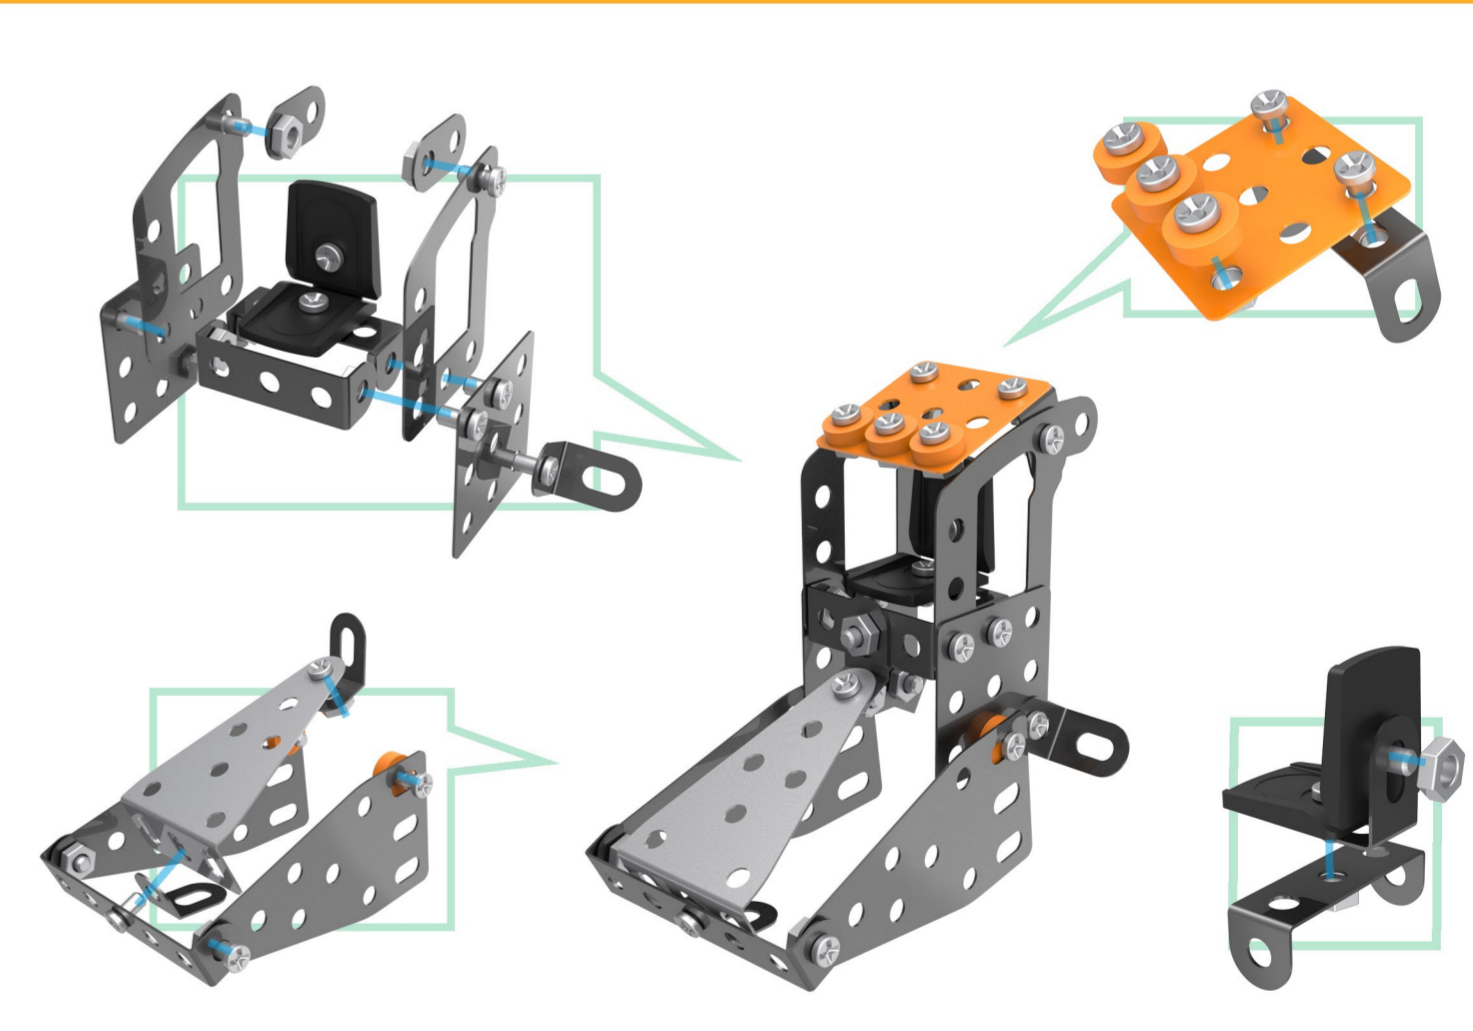

JCB Backhoe Loader GT

© JC Bamford Excavators Ltd 2017

314 PIECE CONSTRUCTION SET

FRONT LOADER

BACKHOE

BONNET

CAB

CHASSIS

FENDERS

BACK OF CAB