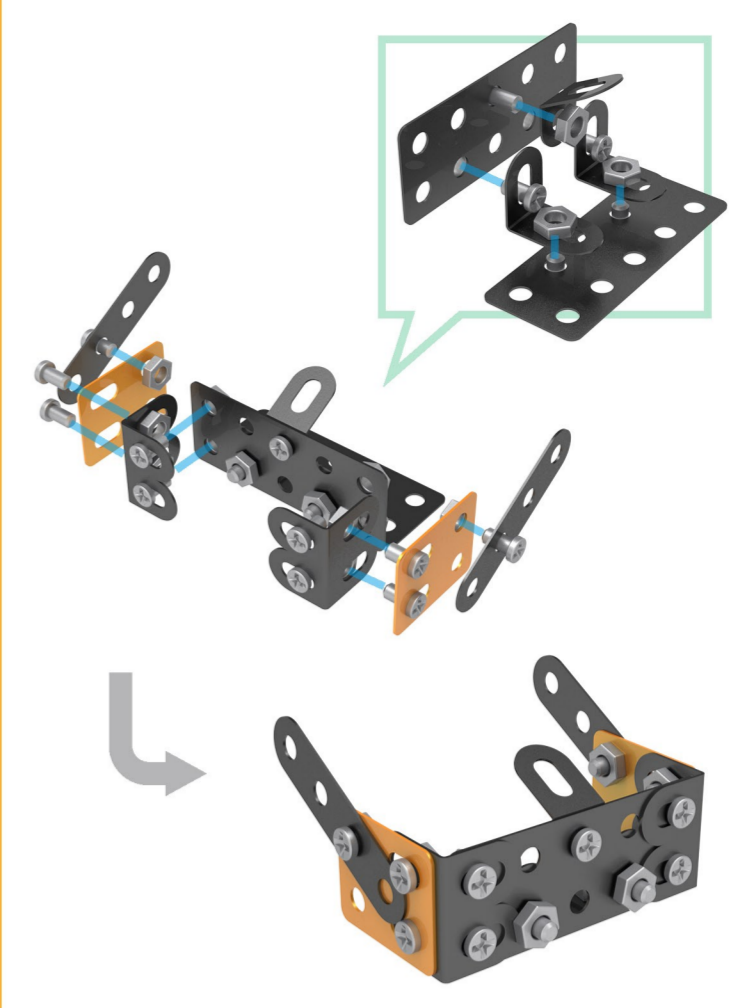

# JCB ARTICULATED DUMP TRUCK

© JC Bamford Excavators Ltd 2017

## 412 PIECE CONSTRUCTION SET

### FRONT BUMPER

### FRONT CHASSIS