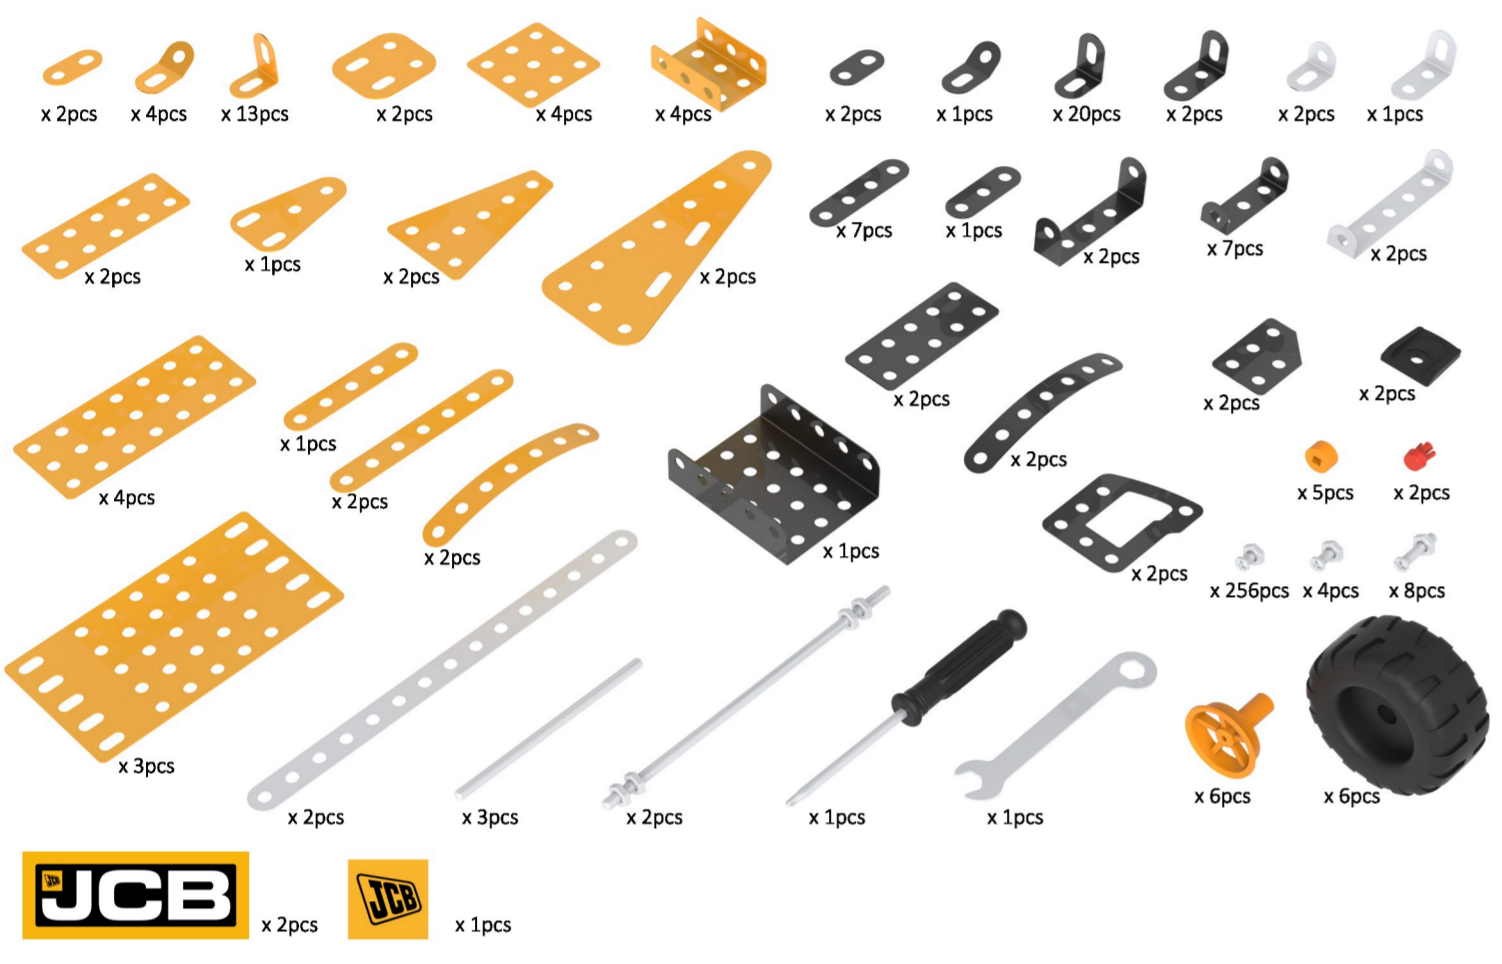

# JCB ARTICULATED DUMP TRUCK

© JC Bamford Excavators Ltd 2017

## 412 PIECE CONSTRUCTION SET

### FRONT BUMPER

### DUMPER ASSEMBLY