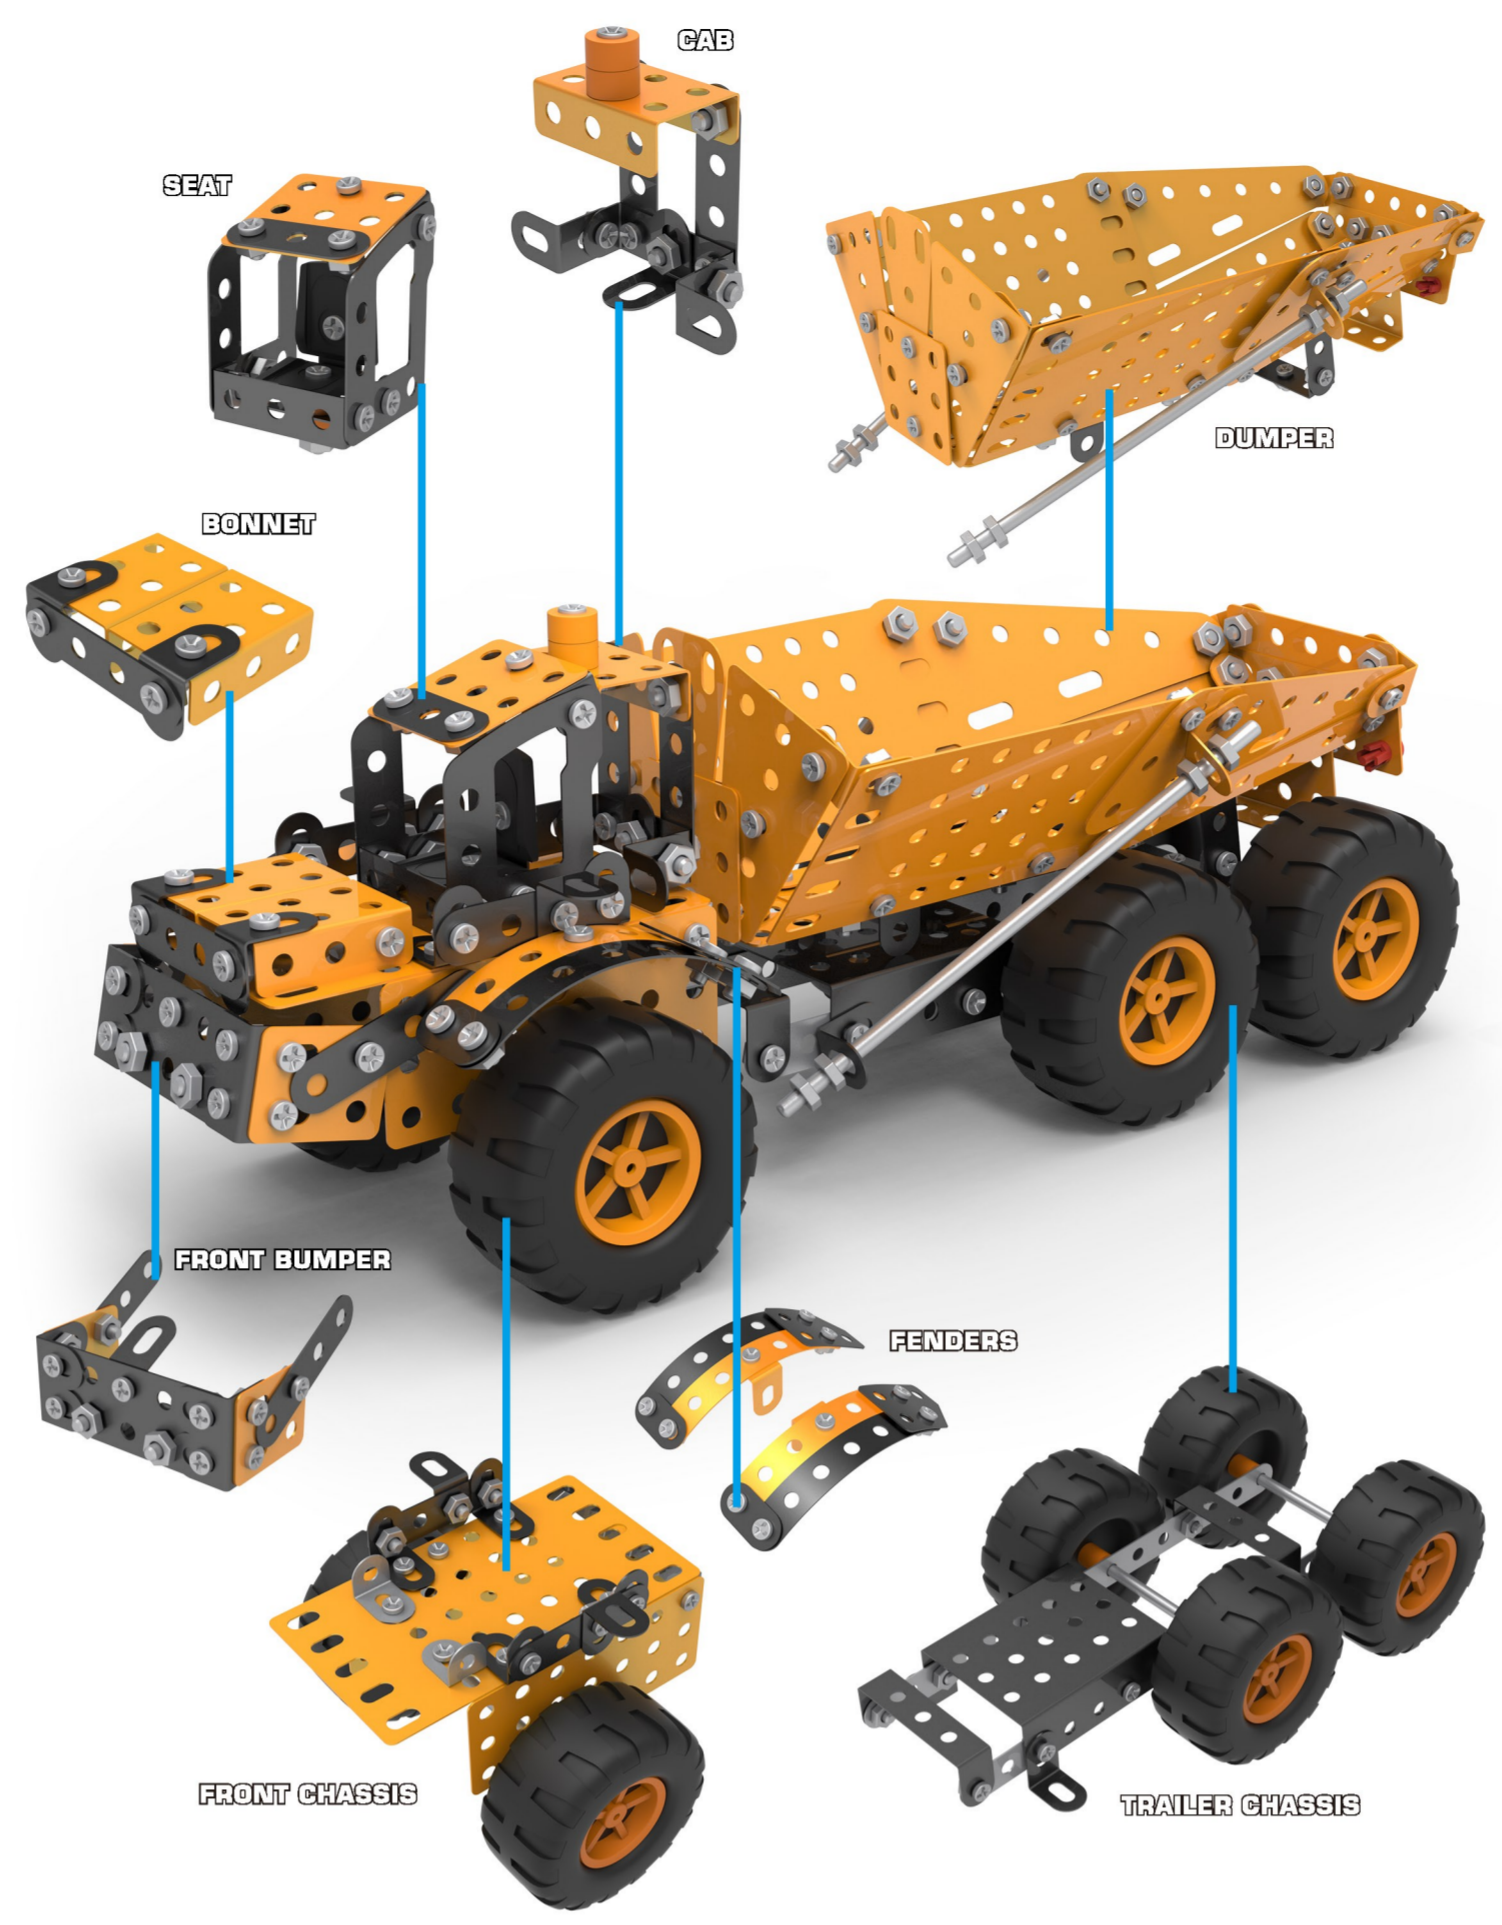

# JCB ARTICULATED DUMP TRUCK

© JC Bamford Excavators Ltd 2017

## 412 PIECE CONSTRUCTION SET

### FRONT BUMPER

### TRAILER CHASSIS