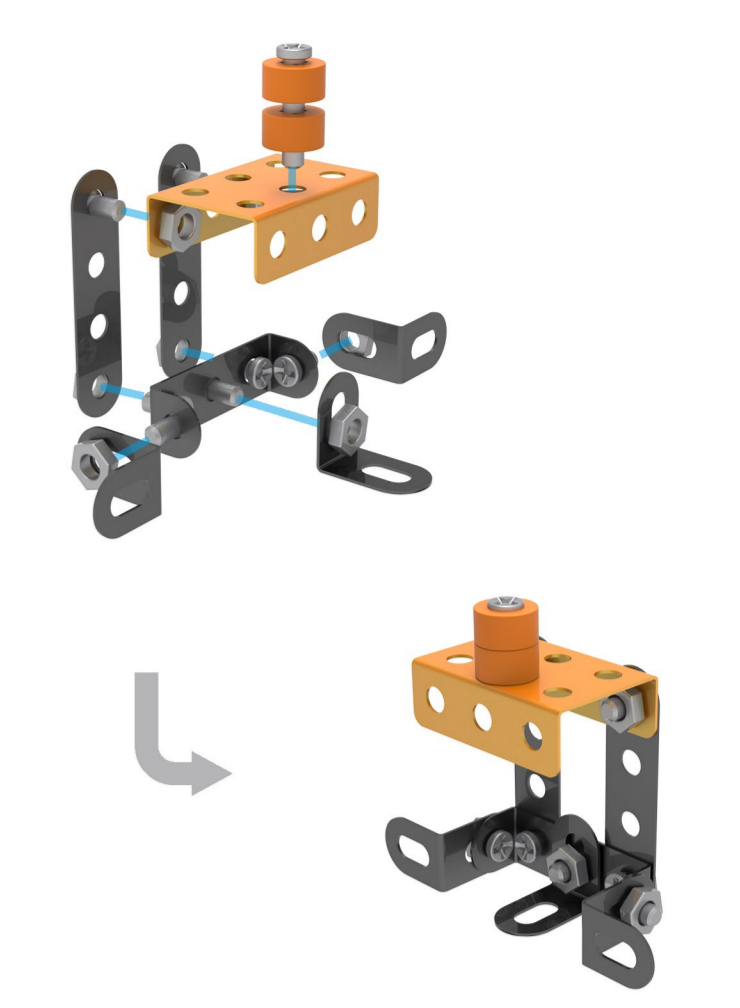

JCB ARTICULATED DUMP TRUCK

© JC Bamford Excavators Ltd 2017

412 PIECE CONSTRUCTION SET

FRONT BUMPER

CAB

SEAT

BONNET

FENDERS

TRAILER CHASSIS

DUMPER ASSEMBLY

FRONT CHASSIS